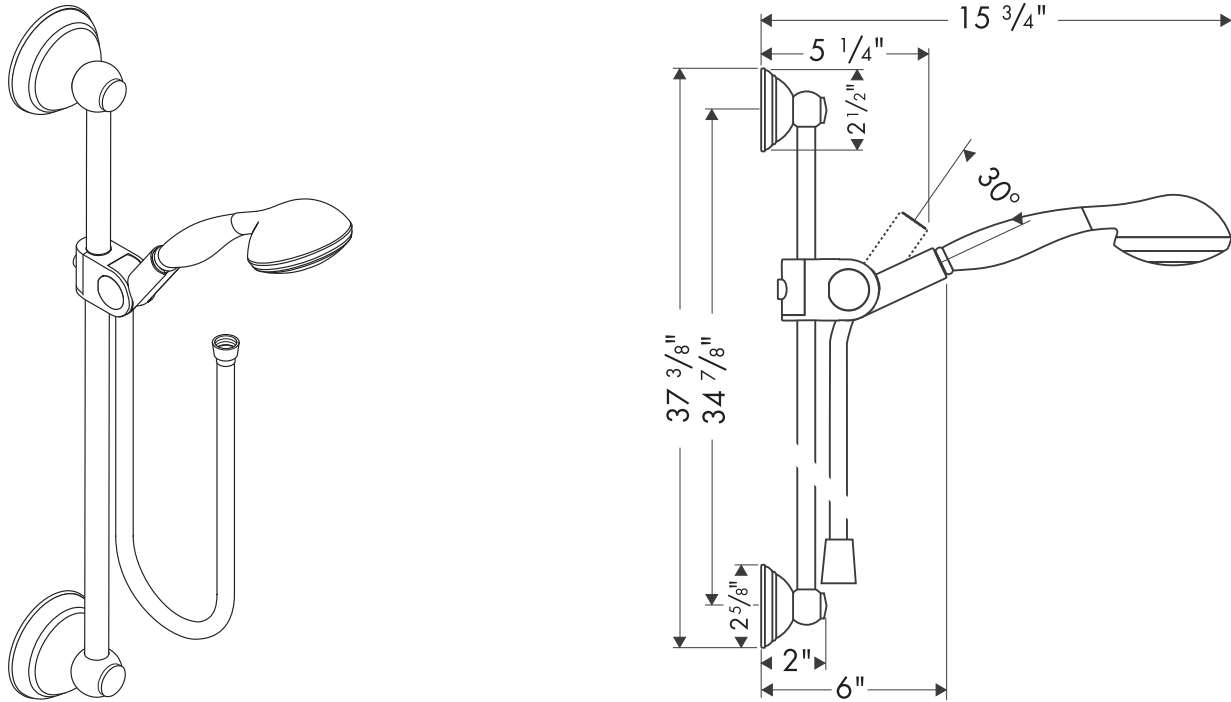

Carlton Wallbar Set 27947XX0

Available in Chrome (00), Chrome/Gold (09), Oil Rub Bronze (62), Brushed Nickel (82),
Polished Nickel (83), Polished Brass (93)

Product Specification

Handshower features:

- two spray modes - full spray and soft aerated
- Quick Clean!TM self-cleaning system prevents scale buildup in full spray channels
- ergonomic hand grip
- 2.5 gpm flow rate

Wallbar set includes:

- 63" Novaflex handshower hose
- 2-function handshower
- wallbar with angle adjustable slider