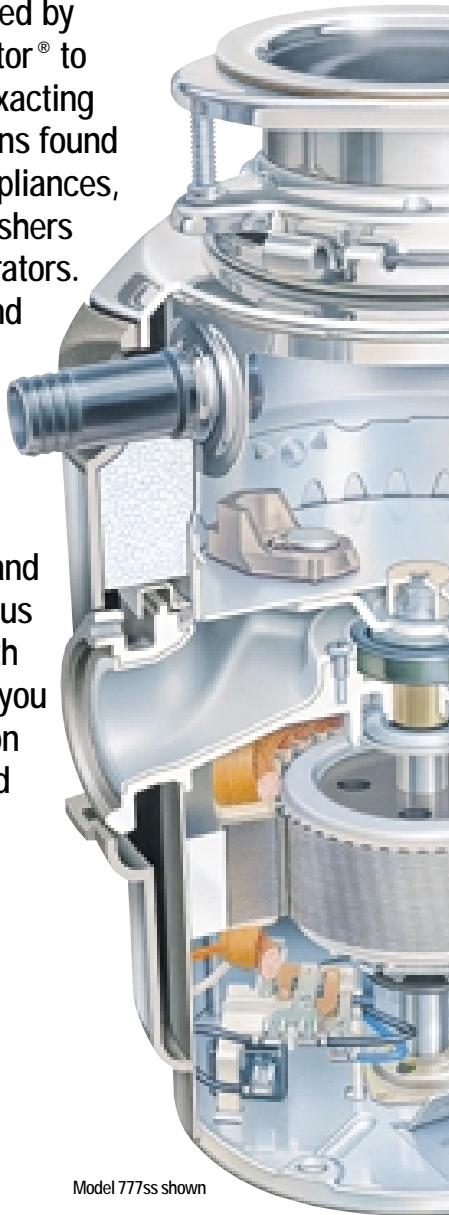

## INDUCTION MOTOR

The driving force inside In-Sink-Erator® high performance disposers is the exclusive Dura-Drive™ induction motor. These rugged motors are designed and manufactured by In-Sink-Erator® to the same exacting specifications found in major appliances, such as washers and refrigerators. Powerful and heavy duty, these motors are featured on the 777ss, 555ss, 444 and Badger 5 Plus models. With Dura-Drive you can count on long life and durability.

## Exclusive Quick Lock™ Sink Mount

Rugged, steel In-Sink-Erator® mounting assemblies seldom need replacement. Just twist off your old In-Sink-Erator® disposer and twist on a new one. Exclusive Quick Lock™ mount makes installation a snap.