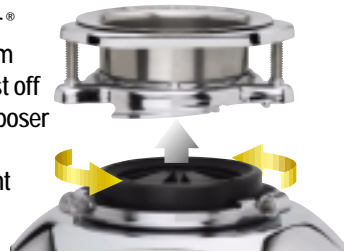

## INDUCTION MOTOR

The driving force inside In-Sink-Erator® high performance disposers is the exclusive Dura-Drive™ induction motor. These rugged motors are designed and manufactured by In-Sink-Erator® to the same exacting specifications found in major appliances, such as washers and refrigerators. Powerful and heavy duty, these motors are featured on the 777ss, 555ss, 444 and Badger 5 Plus models. With Dura-Drive you can count on long life and durability.

## Exclusive Quick Lock™ Sink Mount

Rugged, steel In-Sink-Erator® mounting assemblies seldom need replacement. Just twist off your old In-Sink-Erator® disposer and twist on a new one. Exclusive Quick Lock™ mount makes installation a snap.