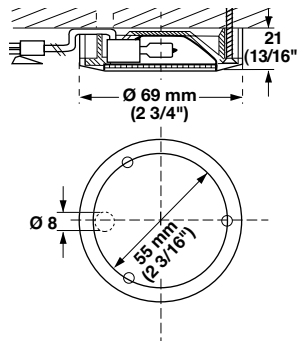

Low-Voltage Halogen Lights for Furniture and Cabinetry

Recess-mounted, 12 volt halogen lamp

Includes 2000 mm (78 3/4") lead with plug contacts.
Finish: plastic with glass lens

Color	10 watt/clear lens	20 watt/clear lens
white	823.94.710	823.94.720
black	823.94.310	823.94.320
gold	823.94.810	823.94.820
chrome	823.94.210	823.94.220
nickel-matt	823.94.610	823.94.620

Packing: 1 pc.

HÄFELE

at
cabinet :: accessories
UNLIMITED

- Recess-Mounted.
- Press fit into installation hole. No screws required.
- Use with Häfele power supply only.
- Lens covers twist off for easy access for bulb replacement.
- Can be used surface-mount with optional ring.
- Mounting instructions provided with each light.
- Complete with bulb installed.
- Replacement G4 bulbs available.

8

Drill bits for lamps

Finish: steel, carbide-tipped

Size	Cat. No.
22mm dia.	001.06.258
55mm dia.	001.07.513
58mm dia.	001.07.522

Packing: 1 pc.

Dimensional data not binding.
We reserve the right to alter specifications without notice.

Dimensions in mm
Inches are approximate

hafele at cabinet :: accessories
UNLIMITED

TCH 02 **8.39**