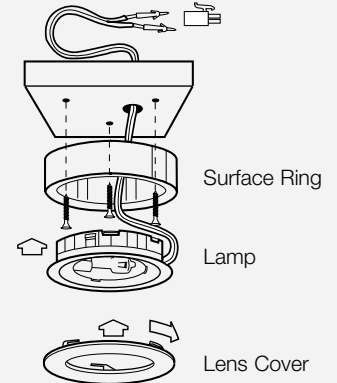

Low-Voltage Halogen Lights for Furniture and Cabinetry

Recess-mounted, 12 volt halogen lamp

Includes 2000 mm (78 3/4") lead with plug contacts.
Finish: plastic with glass lens

Color	10 watt/clear lens	20 watt/clear lens
white	823.94.710	823.94.720
black	823.94.310	823.94.320
gold	823.94.810	823.94.820
chrome	823.94.210	823.94.220
nickel-matt	823.94.610	823.94.620

Packing: 1 pc.

Surface mounted ring for Halogen Lamp

Finish: plastic with fastening screws for optional surface mounting of 823.94 light.

Color	Cat. No.
white	823.94.790
black	823.94.390
gold	823.94.890
chrome	823.94.290
nickel-matt	823.94.690

Packing: 1 pc.

HÄFELE

at
cabinet :: accessories
UNLIMITED

- Recess-Mounted.
- Press fit into installation hole. No screws required.
- Use with Häfele power supply only.
- Lens covers twist off for easy access for bulb replacement.
- Can be used surface-mount with optional ring.
- Mounting instructions provided with each light.
- Complete with bulb installed.
- Replacement G4 bulbs available.

8

Drill bits for lamps

Finish: steel, carbide-tipped

Size	Cat. No.
22mm dia.	001.06.258
55mm dia.	001.07.513
58mm dia.	001.07.522

Packing: 1 pc.

Dimensional data not binding.
We reserve the right to alter specifications without notice.