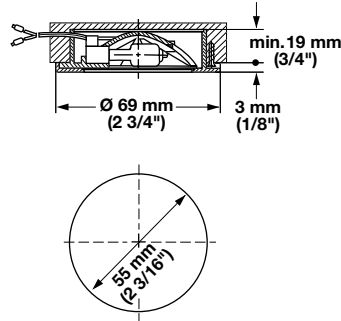

Recess-mounted, 12 volt halogen lamp

Includes 2000 mm (78 3/4") lead with plug contacts.
Finish: plastic with glass lens

Color	10 watt/clear lens	20 watt/clear lens
white	823.94.710	823.94.720
black	823.94.310	823.94.320
gold	823.94.810	823.94.820
chrome	823.94.210	823.94.220
nickel-matt	823.94.610	823.94.620

Packing: 1 pc.