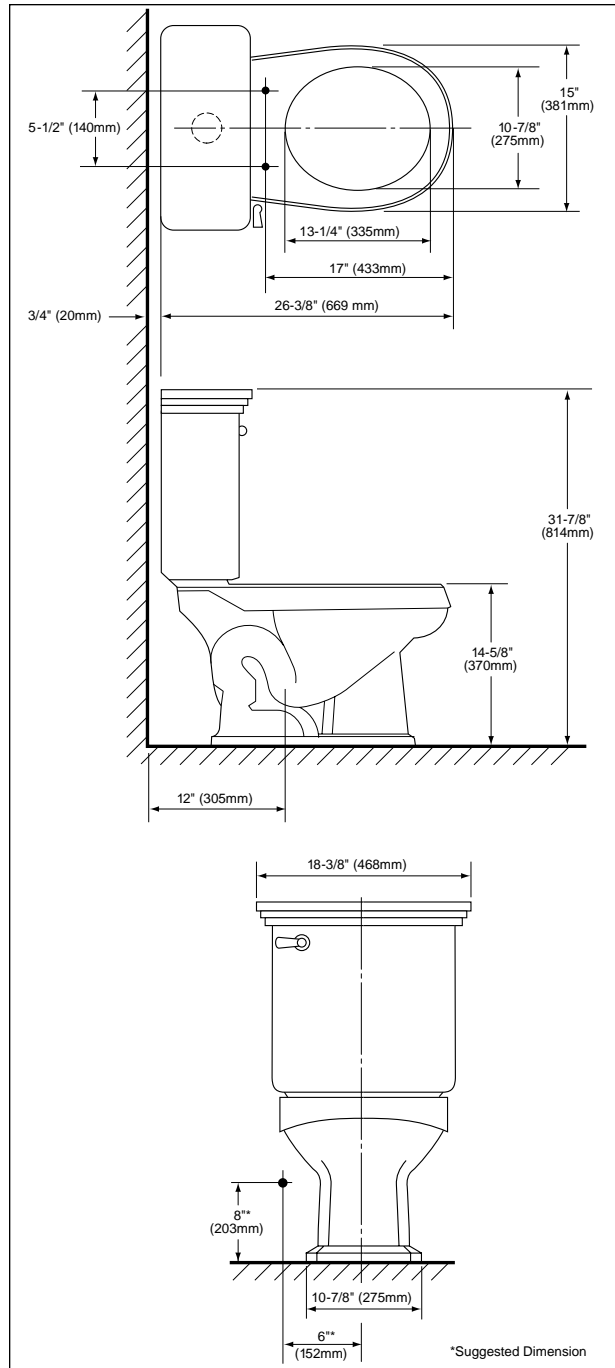

CST723

Promenade, 1.6 GPF Toilet, Round

■ PERFORMANCE

The TOTO low consumption toilets received high ratings during ANSI/ASME testing at independent laboratories. Designed with a powerful gravity flushing action, the bowl offers a large water surface and a 100% glazed trapway. Promenade toilets are designed to match the Promenade Lavatory Suite.

■ SPECIFICATIONS

Water Use: 6Lpf/1.6 Gpf

Flush System: Gravity Feed

Min. Water Pressure:

8 psi

Water Surface: 7-7/8" x 7-1/8"

Trap Diameter: 1-7/8"

Rough-in: 12" rough-in

Trap seal: 2-1/8"

Warranty: Five Year Limited Warranty

Material: Vitreous China

Shipping Weight: **C723** - Bowl 46.5 lbs.

ST723 - Tank 39.5 lbs.

Shipping Dimensions:

C723 - Bowl

26"L x 15-3/8"W¹ x 11-5/8"H² x 15"H

ST723 - Tank

18-7/8"L x 8-5/8"W¹ x 18-1/8"H

Fixture dimensions and hydraulic performance meet or exceed ANSI/ASME standard A112.19.2M and CAN/CSA B 45 requirements.

Listing / Approvals: IAPMO/UPC, CSA, City of Los Angeles, State of Massachusetts, and others.

These dimensions and specifications are subject to change without notice.

CST723 - Promenade Toilet

TOTO®
Perfection by Design

TOTO U.S.A., INC. • 1155 Southern Road, Morrow, GA 30260

Tel. (770) 282-8686 • Fax. (770) 282-8701 • www.totousa.com

Printed in U.S.A. © TOTO LTD. 10/01

Printed on recycled paper

REV 10/01