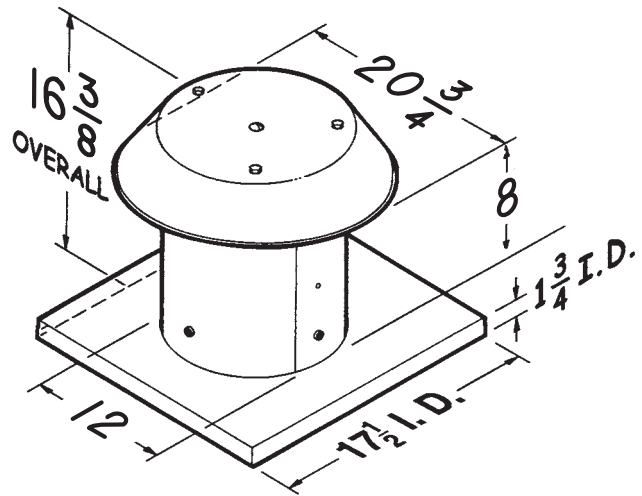

Model 612CM

- For curb mount installation
- Other features same as Model 612

Broan-NuTone LLC, 926 West State Street, Hartford, WI 53027 (1-800-637-1453)
NuTone, Inc., 4820 Red Bank Road, Cincinnati, OH 45227 (1-800-543-8687)
Broan-NuTone Canada, Inc., 1140 Tristar Drive, Mississauga, Ontario, L5T 1H9 (1-888-882-7626)