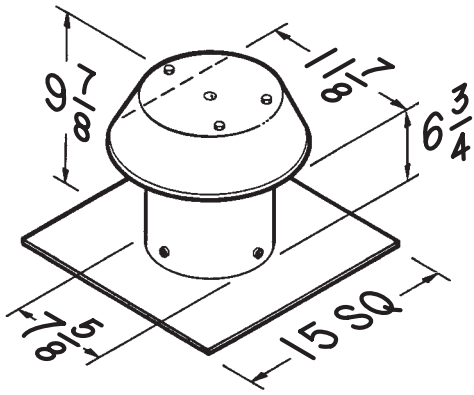

Model 611

- For flat roof installation
- .025 Aluminum - natural finish
- Built-in bird screen
- For up to 8" round duct