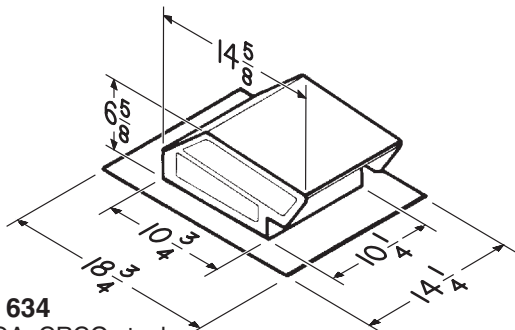

ROOF CAPS

Model 437

- High-capacity design - up to 1200 CFM
- 24 GA. CRCQ steel, black electrically-bonded epoxy finish
- Built-in spring-loaded backdraft damper and bird screen
- For use with High Performance blower system

Model 636

- 24 GA. CRCQ steel, black electrically-bonded epoxy finish
- Built-in backdraft damper and bird screen
- For 3" or 4" round duct

Model 636AL

- Same as Model 636 .025 - in Aluminum
- Natural finish

Model 634

- 24 GA. CRCQ steel, black electrically-bonded epoxy finish
- Built-in backdraft damper and bird screen
- For 3 1/4" x 10" or up to 8" round duct

Model 634M

- Same as Model 634 except with 6" round duct collar