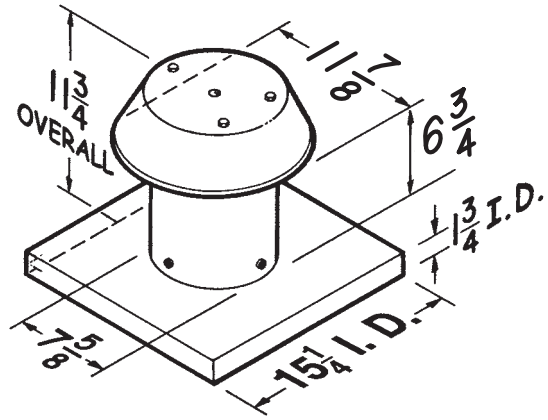

Model 611CM

- For curb mount installation
- Other features same as Model 611