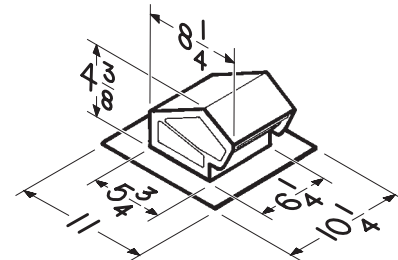

ROOF CAPS

Model 437

- High-capacity design - up to 1200 CFM
- 24 GA. CRCQ steel, black electrically-bonded epoxy finish
- Built-in spring-loaded backdraft damper and bird screen
- For use with High Performance blower system