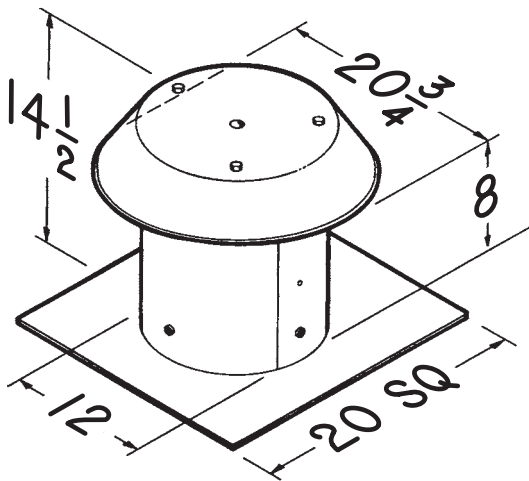

Model 612

- For flat roof installation
- .025 Aluminum - natural finish
- Built-in bird screen
- For up to 12" round duct