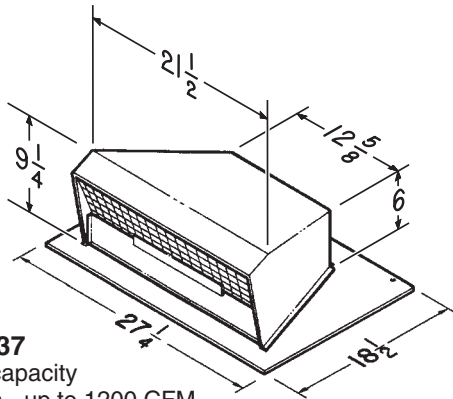

ROOF CAPS

Model 437

- High-capacity design - up to 1200 CFM
- 24 GA. CRCQ steel, black electrically-bonded epoxy finish
- Built-in spring-loaded backdraft damper and bird screen
- For use with High Performance blower system

Model 636

- 24 GA. CRCQ steel, black electrically-bonded epoxy finish
- Built-in backdraft damper and bird screen
- For 3" or 4" round duct

Model 636AL

- Same as Model 636 .025 - in Aluminum
- Natural finish

Model 634

- 24 GA. CRCQ steel, black electrically-bonded epoxy finish
- Built-in backdraft damper and bird screen
- For 3 1/4" x 10" or up to 8" round duct

Model 634M

- Same as Model 634 except with 6" round duct collar