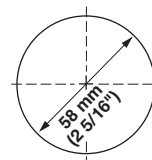

Recessed mounted, 12 volt halogen lamp

Includes 2000 mm (78 3/4") lead with plug contacts.
Finish: plastic with glass lens

Color	10 watt/frosted lens	20 watt/clear lens
white	823.29.750	823.29.760
black	823.29.350	823.29.360
gold	823.29.850	823.29.860
chrome	823.29.250	823.29.260

Packing: 1 pc.

Surface mounted ring for Halogen Lamp

Finish: plastic with fastening screws for optional surface mounting of 823.29 lights.

Color	Cat. No.
white	823.29.781
black	823.29.381
chrome	823.29.281
gold	823.29.881

Packing: 1 pc.