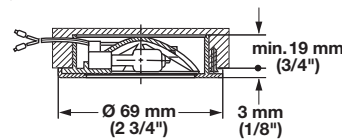

Recessed mounted, 12 volt halogen lamp

Includes 2000 mm (78 3/4") lead with plug contacts.
Finish: plastic with glass lens

Color	10 watt/frosted lens	20 watt/clear lens
white	823.29.750	823.29.760
black	823.29.350	823.29.360
gold	823.29.850	823.29.860
chrome	823.29.250	823.29.260

Packing: 1 pc.

Surface mounted ring for Halogen Lamp

Finish: plastic with fastening screws for optional surface mounting of 823.29 lights.

Color	Cat. No.
white	823.29.781
black	823.29.381
chrome	823.29.281
gold	823.29.881

Packing: 1 pc.