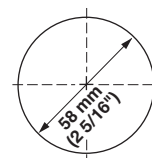

Low-Voltage Halogen Lights for Furniture and Cabinetry

Cool to the touch, recess-mounted 12 volt halogen lamp 10 watt

Includes 2000 mm (78 3/4") lead with plug-contacts
Finish: plastic with clear glass lens

Color	Cat. No.
white	12 volt/10 watt 823.48.701
black	823.48.301
chrome	823.48.201
gold	823.48.801

Packing: 1 pc.

Recessed mounted, 12 volt halogen lamp

Includes 2000 mm (78 3/4") lead with plug contacts.
Finish: plastic with glass lens

Color	10 watt/frosted lens	20 watt/clear lens
white	823.29.750	823.29.760
black	823.29.350	823.29.360
gold	823.29.850	823.29.860
chrome	823.29.250	823.29.260

Packing: 1 pc.

Surface mounted ring for Halogen Lamp

Finish: plastic with fastening screws for optional surface mounting of 823.29 lights.

Color	Cat. No.
white	823.29.781
black	823.29.381
chrome	823.29.281
gold	823.29.881

Packing: 1 pc.

HÄFELE

- Use with Häfele power supply only.
- Lens covers twist off for easy access for bulb replacement.
- Replacement G4 lamps available.
- Complete with bulb installed
- Mounting instructions provided with each light.

Spare lamps

Halogen lamp with base G4

Caution: only replace lamps with proper wattage on lamp being used.

Finish: glass, clear

Size	Cat. No.	Packing
12V/10 watt	821.80.014	5 pcs.
12V/20 watt	821.80.112	6 pcs.

Drill bits for lamps

Finish: steel, carbide-tipped

Size	Cat. No.
55mm dia.	001.07.513
58mm dia.	001.07.522

Packing: 1 pc.

Lighting

Dimensional data not binding. We reserve the right to alter specifications without notice.

TCH 04

1337

Dimensions in mm
Inches are approximate