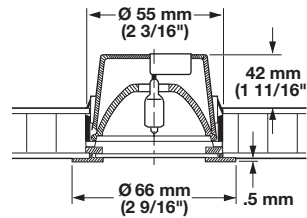

Color	Cat. No.
white	12 volt/10 watt 823.48.701
black	823.48.301
chrome	823.48.201
gold	823.48.801

Packing: 1 pc.

Recessed mounted, 12 volt halogen lamp

Includes 2000 mm (78 3/4") lead with plug contacts.
Finish: plastic with glass lens

Drill bits for lamps

Finish: steel, carbide-tipped

Size	Cat. No.
55mm dia.	001.07.513
58mm dia.	001.07.522

Packing: 1 pc.

Lighting

Dimensional data not binding. We reserve the right to alter specifications without notice.

TCH 04

1337

Dimensions in mm
Inches are approximate