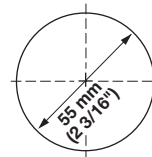

Color	Cat. No.
white	12 volt/10 watt 823.48.701
black	823.48.301
chrome	823.48.201
gold	823.48.801

Packing: 1 pc.

Recessed mounted, 12 volt halogen lamp

Includes 2000 mm (78 3/4") lead with plug contacts.
Finish: plastic with glass lens

Drill bits for lamps

Finish: steel, carbide-tipped

Size	Cat. No.
55mm dia.	001.07.513
58mm dia.	001.07.522

Packing: 1 pc.

Lighting

Dimensional data not binding. We reserve the right to alter specifications without notice.

TCH 04

1337

Dimensions in mm
Inches are approximate